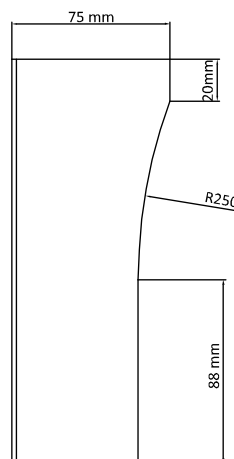

DS-KAB02 Protective Shield

Features and Notes

- Stainless steel material
- Convenient design available for the wall mounting of the villa door station (DS-KV8X02-IM) wall mounting
- No insulation

Available Model

DS-KAB02

Specifications

Parameter	Model	DS-KAB02
Housing material		Stainless Steel SUS201
Inner-shell material		SGCC
Working temperature		-30° C to +70° C (-22° F to 158° F)
Working humidity		10% to 90%
Dimension (L x W x H)		193 mm × 106 mm × 88 mm (7.60" × 4.17" × 3.15")

Dimension

Slide View