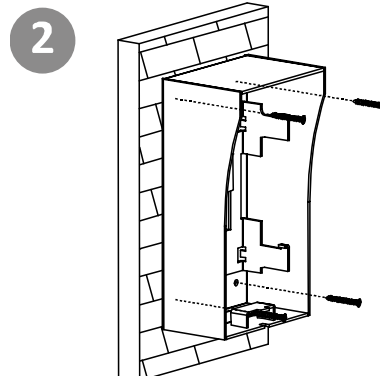

DS-KAB02

Specifications

Parameter	Model	DS-KAB02
Housing material		Stainless Steel SUS201
Inner-shell material		SGCC
Working temperature		-30° C to +70° C (-22° F to 158° F)
Working humidity		10% to 90%
Dimension (L x W x H)		193 mm × 106 mm × 88 mm (7.60" × 4.17" × 3.15")

Dimension

Front View

Slide View

Rear View

Installation

1
Insert 4 expansion tubes into the wall.

2
Fix the protective shield on the wall with 4 screws.

3
Install the door station into the protective shield.