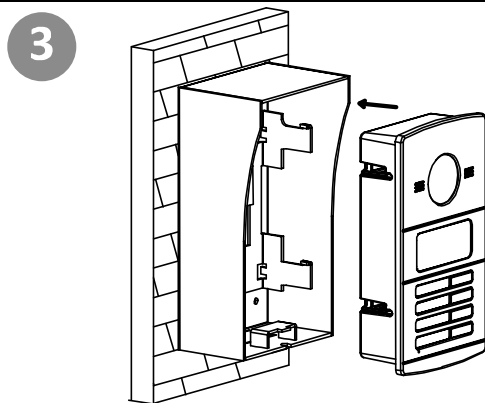

DS-KAB02 Protective Shield

Features and Notes

- Stainless steel material
- Convenient design available for the wall mounting of the villa door station (DS-KV8X02-IM) wall mounting
- No insulation

Available Model

DS-KAB02

Specifications

Parameter	Model	DS-KAB02
Housing material		Stainless Steel SUS201
Inner-shell material		SGCC
Working temperature		-30° C to +70° C (-22° F to 158° F)
Working humidity		10% to 90%
Dimension (L x W x H)		193 mm × 106 mm × 88 mm (7.60" × 4.17" × 3.15")

Dimension

Front View

Slide View

Rear View

Installation

1
Insert 4 expansion tubes into the wall.

2
Fix the protective shield on the wall with 4 screws.

3
Install the door station into the protective shield.