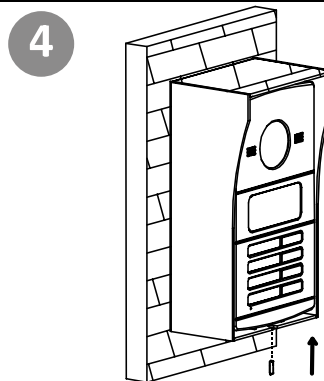

DS-KAB02 Protective Shield

Features and Notes

- Stainless steel material
- Convenient design available for the wall mounting of the villa door station (DS-KV8X02-IM) wall mounting
- No insulation

Available Model

DS-KAB02

Specifications

Parameter	Model	DS-KAB02
Housing material		Stainless Steel SUS201
Inner-shell material		SGCC
Working temperature		-30° C to +70° C (-22° F to 158° F)
Working humidity		10% to 90%
Dimension (L x W x H)		193 mm × 106 mm × 88 mm (7.60" × 4.17" × 3.15")

Dimension

Front View

Slide View

Rear View

Installation

1
Insert 4 expansion tubes into the wall.

2
Fix the protective shield on the wall with 4 screws.

3
Install the door station into the protective shield.