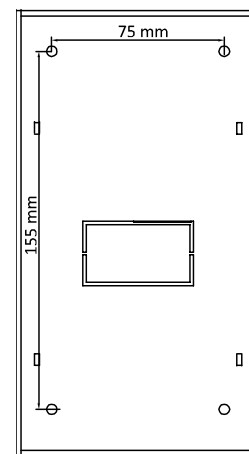

DS-KAB02

Specifications

Parameter	Model	DS-KAB02
Housing material		Stainless Steel SUS201
Inner-shell material		SGCC
Working temperature		-30° C to +70° C (-22° F to 158° F)
Working humidity		10% to 90%
Dimension (L x W x H)		193 mm × 106 mm × 88 mm (7.60" × 4.17" × 3.15")

Dimension

Front View

Slide View

Rear View

Installation

1
Insert 4 expansion tubes into the wall.

2
Fix the protective shield on the wall with 4 screws.

3
Install the door station into the protective shield.