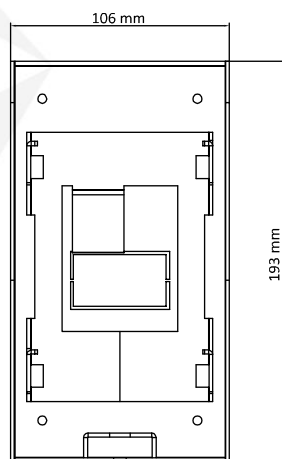

Dimension

Front View